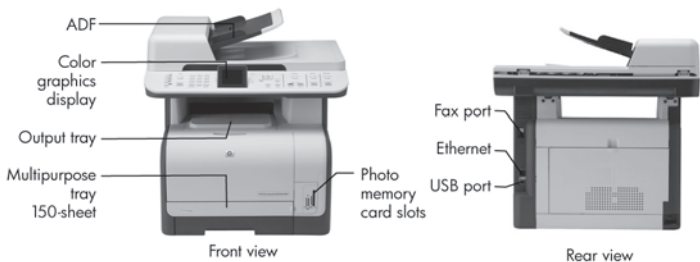

Model specifications and schematic (continued)

CM1312nfi MFP (CC431A)	
Shipping Dimensions	23.6 x 23.6 x 23.2 in
Shipping Weight	77.9 lb

¹ Exact speed varies depending on the system configuration, software application and document complexity.

HP Color LaserJet CM1312nfi MFP

Supplies and accessories

For complete supplies information please visit www.hp.com/supplies.

Print cartridges

- HP Color LaserJet CB540A Black Print Cartridge CB540A
- HP Color LaserJet CB541A Cyan Print Cartridge CB541A
- HP Color LaserJet CB543A Magenta Print Cartridge CB543A
- HP Color LaserJet CB542A Yellow Print Cartridge CB542A

Media

- HP Laser Matte Brochure Paper: 8.5 x 11 in; 44 lb; 150 sheets Q6543A

- HP Laser Matte Photo Paper: 8.5 x 11 in; 52 lb; 100 sheets Q6549A
- HP Soft-gloss Presentation Paper: 8.5 x 11 in; 32 lb; 200 sheets Q6541A
- HP Glossy Presentation Paper: 8.5 x 11 in; 34 lb; 300 sheets Q2546A

Cables

- USB Cable, A-B, 3-Meter C6520A
- CAT5 RJ-45 M/M Ethernet Cable, 7-feet C7535A

- CAT5 RJ-45 M/M Ethernet Cable, 14-feet C7536A
- CAT5 RJ-45 M/M Ethernet Cable, 25-feet C7537A
- CAT5 RJ-45 M/M Ethernet Cable, 50-feet C7542A
- HP USB Cable Q6264A

Other

- HP Universal Print Driver for Windows 5.0 J7980A/J7981A

Additional information

Sales

- www.hp.com
- Data Sheet 4AA1-8131ENUC

Technical Support

- www.hp.com/support

Services

- <http://www.hp.com/go/services>

Third-party solutions

- www.hppsc.com

Reseller

- <http://hp.com/partners/us>

Supplies and accessories

- www.hp.com